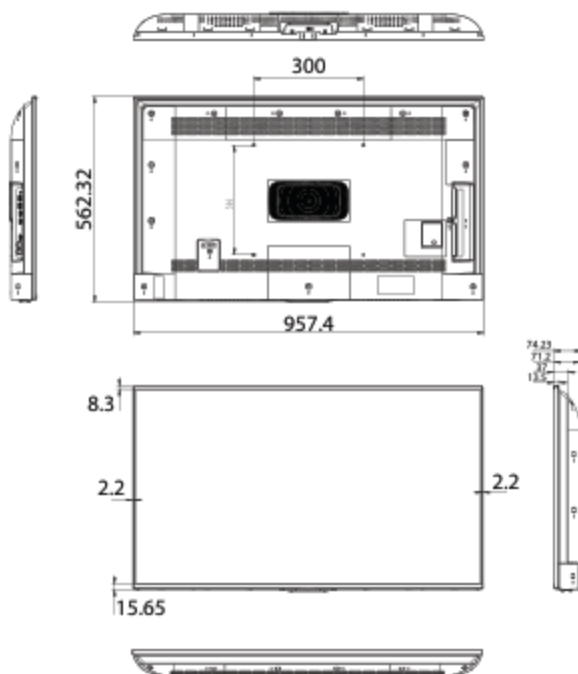

Bezel Color	Black
Set Dimension(WxHxD)	957.4 x 562.3 x 74.2mm
Bezel width(T/L/R/B)	T: 8.3mm, L/R: 2.2mm, D: 15.7mm
Net Weight	8kg
Packing Dimension (WxHxD)	1080 x 657 x 132mm
Gross Weight	11.2kg
VESA Mount	300mm x 300mm

Certification

Standard Certification CB/CE/ERP/South Africa Energy Efficiency/CTU/Us/CEC/FCC

EMC	Class B
Environment	Energy Star 8.0
IP Rating	IP5X

Dimensions

43" | 957.4 x 562.3 x 74.2 mm
8kg

Product specifications may vary per region, and specifications are subject to change. This material may include corporate names and trademarks of third parties which are the properties of the third parties respectively.