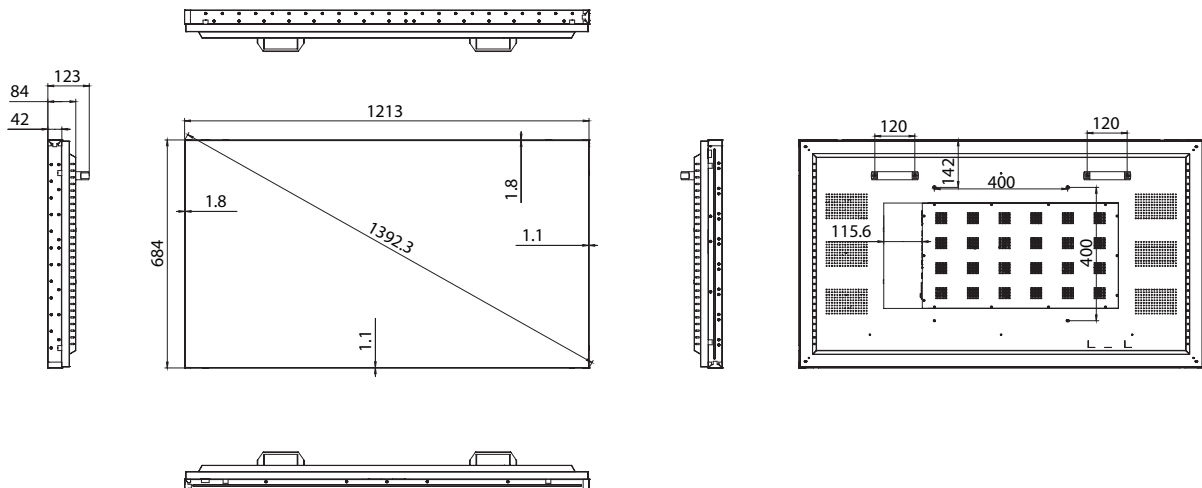

System

Operating System	Android 11
Processor CPU	ARM Cortex-A55 Quad Core
Processor GPU	Mali-G52
Memory	2G DDR4
Storage	16G EMMC
Language	Simplified Chinese, English, French, German, Polish, Spanish, Russian, Italian, Finnish, Norwegian, Swedish, Hebrew, Arabic, Thai, Malay, Indonesian, Catalan

Environment

Operating Temperature	0°C ~ 40°C
Operating Humidity	10% ~ 80%, non-condensing

Connectivity

Input	HDMI(2.0) x3 USB2.0(A) x 1 RS232(RJ45) x 1 LAN(RJ45) x1 IR(2.5mm) x1
Output	HDMI x1 Audio(3.5mm) x1 RS232(RJ45) x1
Speaker (Built-in)	w/o

Power

Power Supply	AC 100~240V, 50/60Hz
Power Consumption(Typ.)	145W
Power Consumption(Max.)	200W
Standby Consumption	less than 0.5W (Standby Mode)

Physical

Bezel Colour	Black
Set Dimension (W x H x D)	1213 X 684 X 84mm (Not including Handle)
Packing Dimension (W x H x D)	1352 x 844 x 234mm
Bezel Width (T/L/R/B)	1.8 / 1.8 / 1.1 / 1.1mm
Net Weight	27kg
Gross Weight	36.2kg
VESA Mount	400 x 400mm, 4-M6 Screw
Accessories	Quick Setup Guide / Power Cord / Remote Control & Batteries(AAA)×2 / RS232 Converter Cable / IR Cable

Certification

CB CE

Standard	CB / CE / UKCA / ERP / South Africa Energy Efficiency
EMC	Class A
Safety	62368-1

Display Dimensions

Product specifications may vary per region, and specifications are subject to change. This material may include corporate names and trademarks of third parties which are the properties of the third parties respectively.