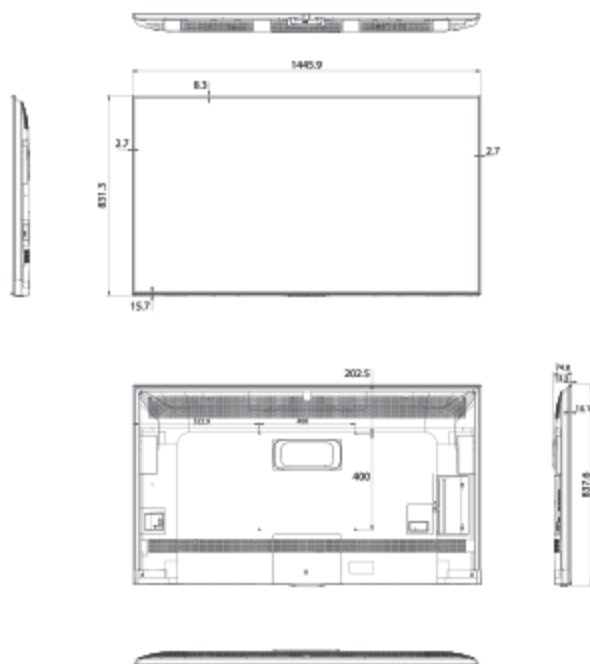

Bezel Color	Black
Set Dimension(WxHxD)	1445.9 x 837.6 x 74.8mm
Bezel width(T/L/R/B)	T: 8.3mm, L/R: 2.7mm, D: 15.7mm
Net Weight	18.3kg
Packing Dimension (WxHxD)	1649 x 997 x 150mm
Gross Weight	26.1kg
VESA Mount	400mm x 400mm

Certification

Standard Certification CB/CE/ERP/SouthAfrica Energy Efficiency/CTU/Us/CEC/FCC

EMC	Class B
Environment	Energy Star 8.0
IP Rating	IP5X

Dimensions

65" | 1445.9 x 837.6 x 74.8mm
17.3kg

Product specifications may vary per region, and specifications are subject to change. This material may include corporate names and trademarks of third parties which are the properties of the third parties respectively.