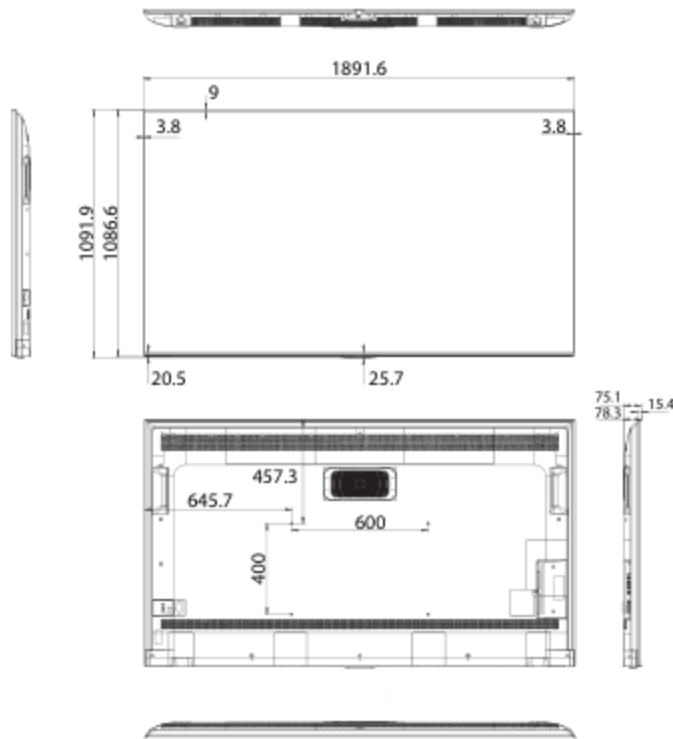

Bezel Color	Black
Set Dimension(WxHxD)	1891.6 x 1091.9 x 78.3mm
Bezel width(T/L/R/B)	T: 9mm, L/R: 3.8mm, D: 20.5mm
Net Weight	35.3kg
Packing Dimension (WxHxD)	2090 x 1290 x 207mm
Gross Weight	50kg
VESA Mount	600mm x 400mm

Certification

Standard Certification CB/CE/ERP/South Africa Energy Efficiency/CTU/US/CEC/FCC

EMC	Class B
Environment	Energy Star 8.0
IP Rating	IP5X

Dimensions

85" 1891.6 x 1091.9 x 78.3mm
35.3kg

Product specifications may vary per region, and specifications are subject to change. This material may include corporate names and trademarks of third parties which are the properties of the third parties respectively.