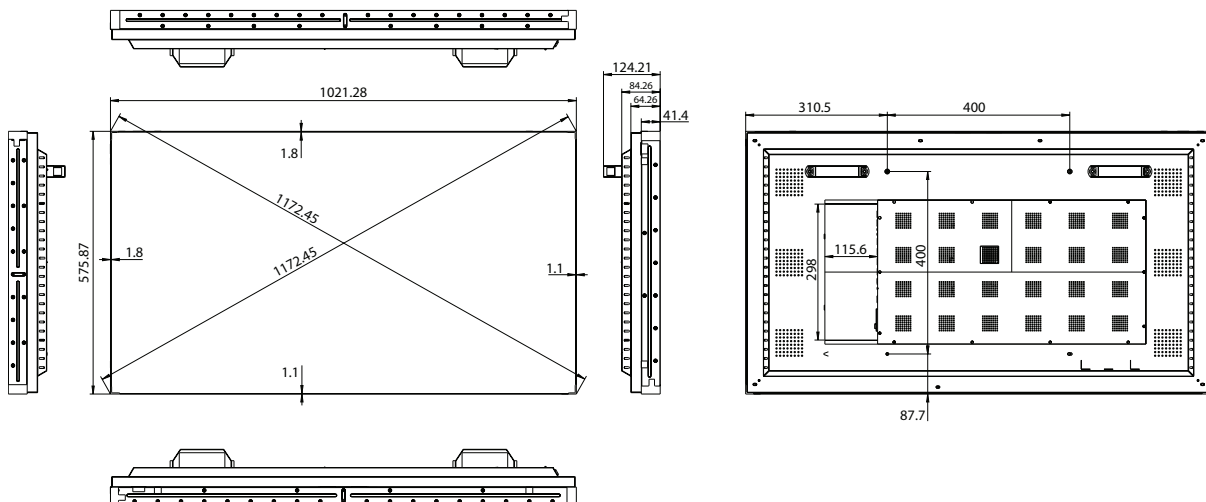

System

Operating System	Android 11
Processor CPU	ARM Cortex-A55 Quad Core
Processor GPU	Mali-G52
Memory	2G DDR4
Storage	16G EMMC
Language	Simplified Chinese, English, French, German, Polish, Spanish, Russian, Italian, Finnish, Norwegian, Swedish, Hebrew, Arabic, Thai, Malay, Indonesian, Catalan

Environment

Operating Temperature	0°C ~ 40°C
Operating Humidity	10% ~ 80%, non-condensing

Connectivity

Input	HDMI(2.0) x3 USB2.0(A) x 1 RS232(RJ45) x 1 LAN(RJ45) x1 IR(2.5mm) x1
Output	HDMI x1 Audio(3.5mm) x1 RS232(RJ45) x1
Speaker (Built-in)	w/o

Power

Power Supply	AC 100~240V, 50/60Hz
Power Consumption(Typ.)	100W
Power Consumption(Max.)	130W
Standby Consumption	less than 0.5W (Standby Mode)

Physical

Bezel Colour	Black
Set Dimension (W x H x D)	1021.3 x 575.9 x 84mm (Not including Handle)
Packing Dimension (W x H x D)	1611 x 738 x 234mm
Bezel Width (T/L/R/B)	1.8 / 1.8 / 1.1 / 1.1mm
Net Weight	19kg
Gross Weight	26.8kg
VESA Mount	400 x 400mm, 4-M6 Screw
Accessories	Quick Setup Guide / Power Cord / Remote Control & Batteries(AAA)×2 / RS232 Converter Cable / IR Cable

Certification

CB CE

Standard	CB / CE / UKCA / ERP / South Africa Energy Efficiency
EMC	Class A
Safety	62368-1

Display Dimensions

Product specifications may vary per region, and specifications are subject to change. This material may include corporate names and trademarks of third parties which are the properties of the third parties respectively.