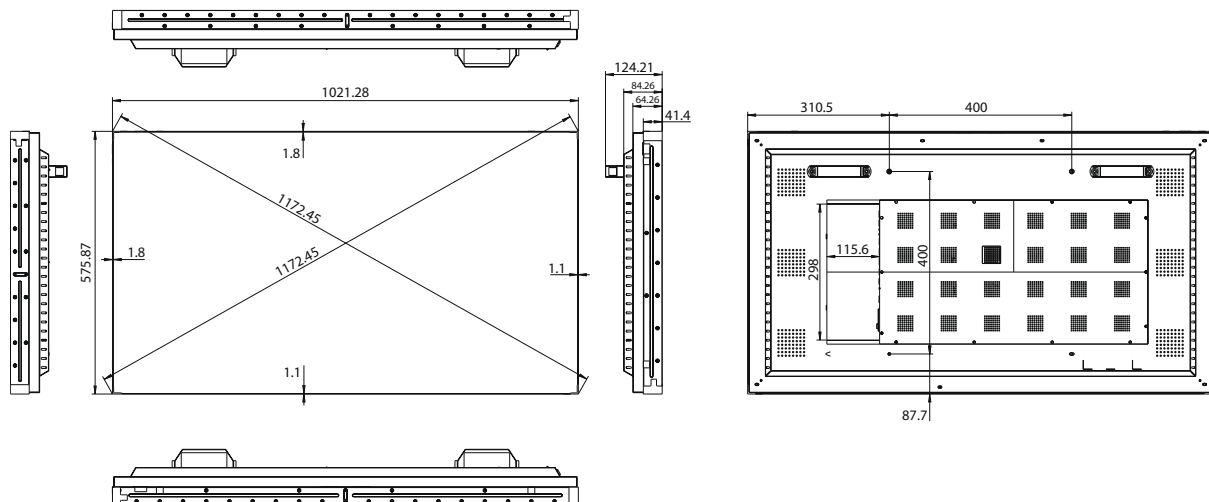

System

Operating System	Android 11
Processor CPU	ARM Cortex-A55 Quad Core
Processor GPU	Mali-G52
Memory	2G DDR4
Storage	16G EMMC
Language	Simplified Chinese, English, French, German, Polish, Spanish, Russian, Italian, Finnish, Norwegian, Swedish, Hebrew, Arabic, Thai, Malay, Indonesian, Catalan

Environment

Operating Temperature	0°C ~ 40°C
Operating Humidity	10% ~ 80%, non-condensing

Connectivity

Input	HDMI(2.0) x3 USB2.0(A) x 1 RS232(RJ45) x 1 LAN(RJ45) x1 IR(2.5mm) x1
Output	HDMI x1 Audio(3.5mm) x1 RS232(RJ45) x1
Speaker (Built-in)	w/o

Power

Power Supply	AC 100~240V, 50/60Hz
Power Consumption(Typ.)	100W
Power Consumption(Max.)	130W
Standby Consumption	less than 0.5W (Standby Mode)

Physical

Bezel Colour	Black
Set Dimension (W x H x D)	1021.3 x 575.9 x 84mm (Not including Handle)
Packing Dimension (W x H x D)	1161 x 738 x 234mm
Bezel Width (T/L/R/B)	1.8 / 1.8 / 1.1 / 1.1mm
Net Weight	19kg
Gross Weight	26.8kg
VESA Mount	400 x 400mm, 4-M6 Screw
Accessories	Quick Setup Guide / Power Cord / Remote Control & Batteries(AAA)×2 / RS232 Converter Cable / IR Cable

Certification

CB CE

Standard	CB / CE / UKCA / ERP / South Africa Energy Efficiency
EMC	Class A
Safety	62368-1

Display Dimensions

Product specifications may vary per region, and specifications are subject to change. This material may include corporate names and trademarks of third parties which are the properties of the third parties respectively.