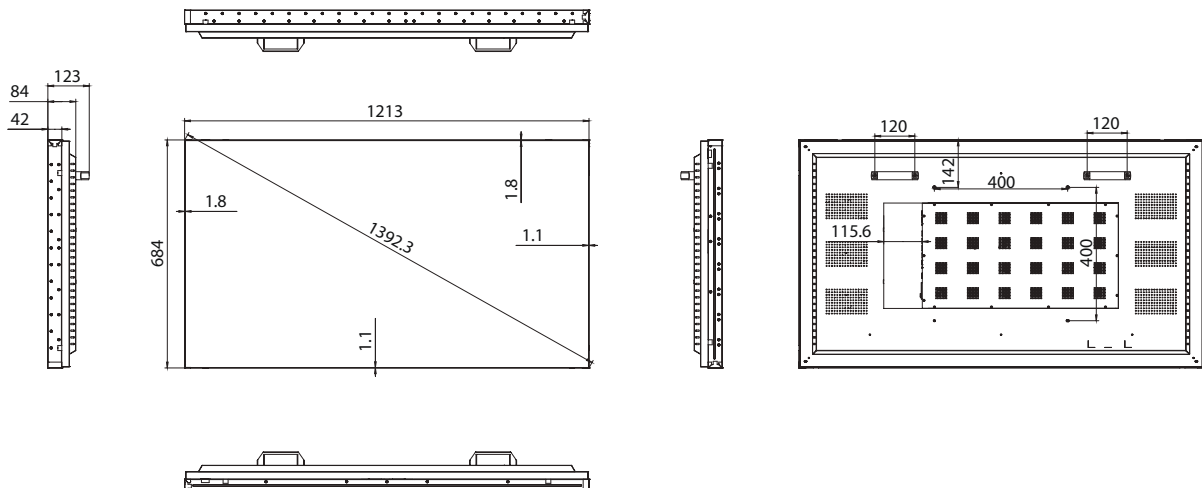

System

Operating System	Android 11
Processor CPU	ARM Cortex-A55 Quad Core
Processor GPU	Mali-G52
Memory	2G DDR4
Storage	16G EMMC
Language	Simplified Chinese, English, French, German, Polish, Spanish, Russian, Italian, Finnish, Norwegian, Swedish, Hebrew, Arabic, Thai, Malay, Indonesian, Catalan

Environment

Operating Temperature	0°C ~ 40°C
Operating Humidity	10% ~ 80%, non-condensing

Connectivity

Input	HDMI(2.0) x3 USB2.0(A) x 1 RS232(RJ45) x 1 LAN(RJ45) x1 IR(2.5mm) x1
Output	HDMI x1 Audio(3.5mm) x1 RS232(RJ45) x1
Speaker (Built-in)	w/o

Power

Power Supply	AC 100~240V, 50/60Hz
Power Consumption(Typ.)	145W
Power Consumption(Max.)	200W
Standby Consumption	less than 0.5W (Standby Mode)

Physical

Bezel Colour	Black
Set Dimension (W x H x D)	1213 X 684 X 84mm (Not including Handle)
Packing Dimension (W x H x D)	1352 x 844 x 234mm
Bezel Width (T/L/R/B)	1.8 / 1.8 / 1.1 / 1.1mm
Net Weight	27kg
Gross Weight	36.2kg
VESA Mount	400 x 400mm, 4-M6 Screw
Accessories	Quick Setup Guide / Power Cord / Remote Control & Batteries(AAA)×2 / RS232 Converter Cable / IR Cable

Certification

CB CE

Standard	CB / CE / UKCA / ERP / South Africa Energy Efficiency
EMC	Class A
Safety	62368-1

Display Dimensions

Product specifications may vary per region, and specifications are subject to change. This material may include corporate names and trademarks of third parties which are the properties of the third parties respectively.